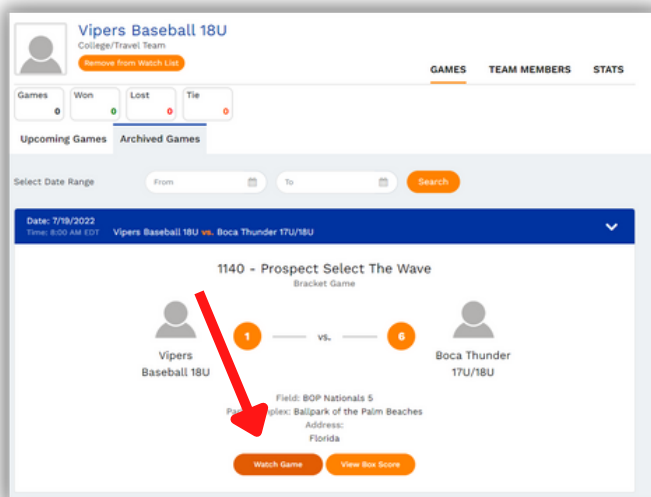

ATHLETESGO LIVE

VIDEO TAGGING - WEB

ONE CHANCE, ONE MOMENT, CAPTURE IT!

VIDEO TAGGING IS AVAILABLE FOR BOTH WEB AND MOBILE DEVICES (IOS AND ANDROID). YOU CAN QUICKLY SEARCH BY PLAYER OR SPECIFIC PLAYS (I.E., HR, DOUBLES, DOUBLE PLAYS, ETC.) FOR EACH GAME SCORED. YOU CAN CREATE CLIPS DIRECTLY FROM THE SELECTED VIDEO TAG. VIDEO CLIPS CAN THEN BE SHARED.

THIS FEATURE IS AVAILABLE ON BOTH WEB AND MOBILE DEVICES.

STEP 1 Click "Watch Game"

STEP 3 Choose Your Filter

STEP 2 Click "Video Tags"

Tips for Utilizing Video Tagging Filters

- To view all video tags for a specific player, simply sort by "Player Name"
- To see specific plays of an athlete:
 - Select "Player Name"
 - Select from "Actions"
 - Choose the type of play you are looking for
 - After selecting the play, click on the row you want to see (of that athlete)
 - The page will automatically scroll to the top of the video and start playing the action you selected
 - You have the option to:
 - Record a clip
 - Scroll to another point of the video you want to see
 - Scroll down to see further clips
- To see all video tags, simply select "Reset Filters"