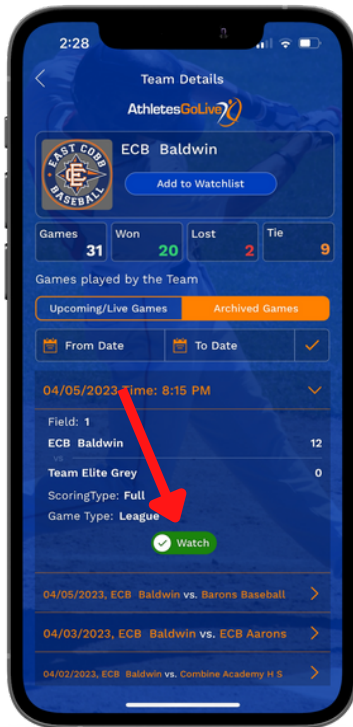

ATHLETESGO LIVE

VIDEO TAGGING - WEB

ONE CHANCE, ONE MOMENT, CAPTURE IT!

VIDEO TAGGING IS AVAILABLE FOR BOTH WEB AND MOBILE DEVICES (IOS AND ANDROID). YOU CAN QUICKLY SEARCH BY PLAYER OR SPECIFIC PLAYS (I.E., HR, DOUBLES, DOUBLE PLAYS, ETC.) FOR EACH GAME SCORED. YOU CAN CREATE CLIPS DIRECTLY FROM THE SELECTED VIDEO TAG. VIDEO CLIPS CAN THEN BE SHARED.

THIS FEATURE IS AVAILABLE ON BOTH WEB AND MOBILE DEVICES.

STEP 1 Click "Watch Game"

STEP 3 Choose Your Filter

STEP 2 Click "Video Tags"

Tips for Utilizing Video Tagging Filters

- To view all video tags for a specific player, simply sort by "Player Name"
- To see specific plays of an athlete:
 - Select "Player Name"
 - Select from "Actions"
 - Choose the type of play you are looking for
 - After selecting the play, click on the row you want to see (of that athlete)
 - The page will automatically scroll to the top of the video and start playing the action you selected
 - You have the option to:
 - Record a clip
 - Scroll to another point of the video you want to see
 - Scroll down to see further clips
- To see all video tags, simply select "Reset Filters"

ATHLETESGO LIVE

VIDEO TAGGING - MOBILE

ONE CHANCE, ONE MOMENT, CAPTURE IT!

STEP 1 Click "Watch Game"

STEP 2 Click "Video Tags"

STEP 3 Choose Your Filter

Tips for Utilizing Video Tagging Filters

- To view all video tags for a specific player, simply sort by "Player Name"
- To see specific plays of an athlete:
 - Select "Player Name"
 - Select from "Actions"
 - Choose the type of play you are looking for
 - After selecting the play, click on the row you want to see (of that athlete)
 - The page will automatically scroll to the top of the video and start playing the action you selected
 - You have the option to:
 - Record a clip
 - Scroll to another point of the video you want to see
 - Scroll down to see further clips
- To see all video tags, simply select "Reset Filters"