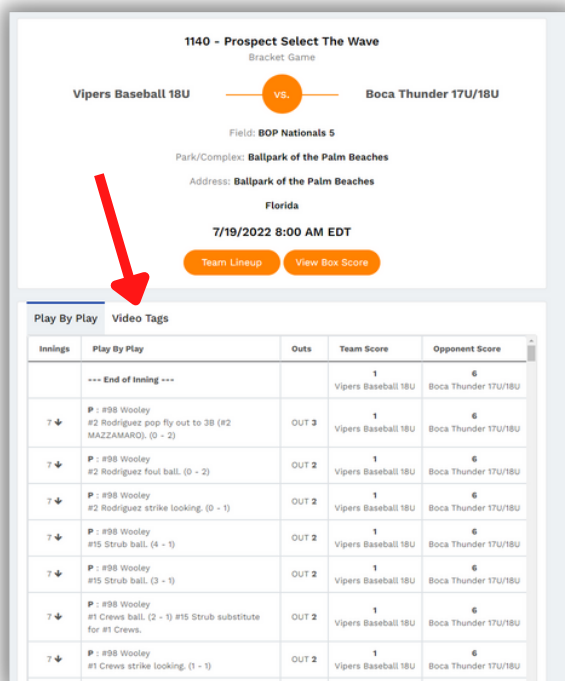

THIS FEATURE IS AVAILABLE ON BOTH WEB AND MOBILE DEVICES.

STEP 1 Click "Watch Game"

STEP 3 Choose Your Filter

STEP 2 Click "Video Tags"

Tips for Utilizing Video Tagging Filters

- To view all video tags for a specific player, simply sort by "Player Name"
- To see specific plays of an athlete:
 - Select "Player Name"
 - Select from "Actions"
 - Choose the type of play you are looking for
 - After selecting the play, click on the row you want to see (of that athlete)
 - The page will automatically scroll to the top of the video and start playing the action you selected
 - You have the option to:
 - Record a clip
 - Scroll to another point of the video you want to see
 - Scroll down to see further clips
- To see all video tags, simply select "Reset Filters"

ATHLETESGO LIVE

VIDEO TAGGING - MOBILE

ONE CHANCE, ONE MOMENT, CAPTURE IT!

STEP 1 Click "Watch Game"

STEP 2 Click "Video Tags"

STEP 3 Choose Your Filter

Tips for Utilizing Video Tagging Filters

- To view all video tags for a specific player, simply sort by "Player Name"
- To see specific plays of an athlete:
 - Select "Player Name"
 - Select from "Actions"
 - Choose the type of play you are looking for
 - After selecting the play, click on the row you want to see (of that athlete)
 - The page will automatically scroll to the top of the video and start playing the action you selected
 - You have the option to:
 - Record a clip
 - Scroll to another point of the video you want to see
 - Scroll down to see further clips
- To see all video tags, simply select "Reset Filters"