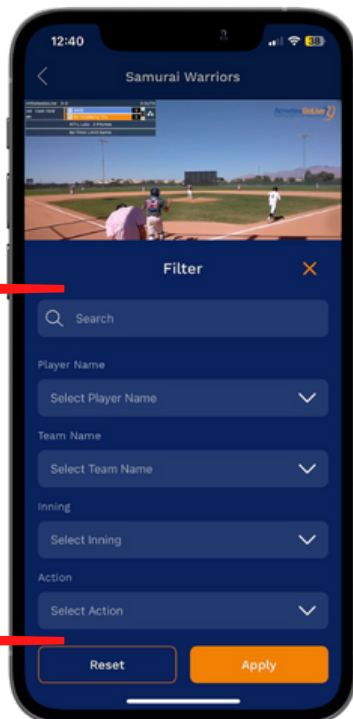

THIS FEATURE IS AVAILABLE ON BOTH WEB AND MOBILE DEVICES.

STEP 1 Click "Watch Game"

STEP 3 Choose Your Filter

STEP 2 Click "Video Tags"

Tips for Utilizing Video Tagging Filters

- To view all video tags for a specific player, simply sort by "Player Name"
- To see specific plays of an athlete:
 - Select "Player Name"
 - Select from "Actions"
 - Choose the type of play you are looking for
 - After selecting the play, click on the row you want to see (of that athlete)
 - The page will automatically scroll to the top of the video and start playing the action you selected
 - You have the option to:
 - Record a clip
 - Scroll to another point of the video you want to see
 - Scroll down to see further clips
- To see all video tags, simply select "Reset Filters"

ATHLETESGO LIVE

VIDEO TAGGING - MOBILE

ONE CHANCE, ONE MOMENT, CAPTURE IT!

STEP 1 Click "Watch Game"

STEP 2 Click "Video Tags"

STEP 3 Choose Your Filter

Tips for Utilizing Video Tagging Filters

- To view all video tags for a specific player, simply sort by "Player Name"
- To see specific plays of an athlete:
 - Select "Player Name"
 - Select from "Actions"
 - Choose the type of play you are looking for
 - After selecting the play, click on the row you want to see (of that athlete)
 - The page will automatically scroll to the top of the video and start playing the action you selected
 - You have the option to:
 - Record a clip
 - Scroll to another point of the video you want to see
 - Scroll down to see further clips
- To see all video tags, simply select "Reset Filters"