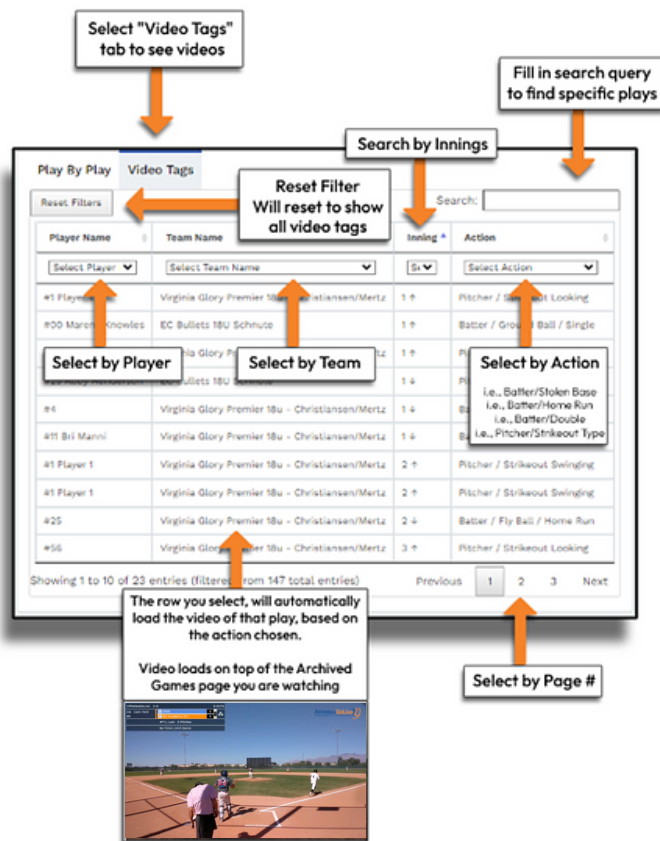

ATHLETESGO LIVE

VIDEO TAGGING - WEB

ONE CHANCE, ONE MOMENT, CAPTURE IT!

VIDEO TAGGING IS AVAILABLE FOR BOTH WEB AND MOBILE DEVICES (IOS AND ANDROID). YOU CAN QUICKLY SEARCH BY PLAYER OR SPECIFIC PLAYS (I.E., HR, DOUBLES, DOUBLE PLAYS, ETC.) FOR EACH GAME SCORED. YOU CAN CREATE CLIPS DIRECTLY FROM THE SELECTED VIDEO TAG. VIDEO CLIPS CAN THEN BE SHARED.

THIS FEATURE IS AVAILABLE ON BOTH WEB AND MOBILE DEVICES.

STEP 1 Click "Watch Game"

STEP 3 Choose Your Filter

STEP 2 Click "Video Tags"

Tips for Utilizing Video Tagging Filters

- To view all video tags for a specific player, simply sort by "Player Name"
- To see specific plays of an athlete:
 - Select "Player Name"
 - Select from "Actions"
 - Choose the type of play you are looking for
 - After selecting the play, click on the row you want to see (of that athlete)
 - The page will automatically scroll to the top of the video and start playing the action you selected
 - You have the option to:
 - Record a clip
 - Scroll to another point of the video you want to see
 - Scroll down to see further clips
- To see all video tags, simply select "Reset Filters"

ATHLETESGO LIVE

VIDEO TAGGING - MOBILE

ONE CHANCE, ONE MOMENT, CAPTURE IT!

STEP 1 Click "Watch Game"

STEP 2 Click "Video Tags"

STEP 3 Choose Your Filter

Tips for Utilizing Video Tagging Filters

- To view all video tags for a specific player, simply sort by "Player Name"
- To see specific plays of an athlete:
 - Select "Player Name"
 - Select from "Actions"
 - Choose the type of play you are looking for
 - After selecting the play, click on the row you want to see (of that athlete)
 - The page will automatically scroll to the top of the video and start playing the action you selected
 - You have the option to:
 - Record a clip
 - Scroll to another point of the video you want to see
 - Scroll down to see further clips
- To see all video tags, simply select "Reset Filters"