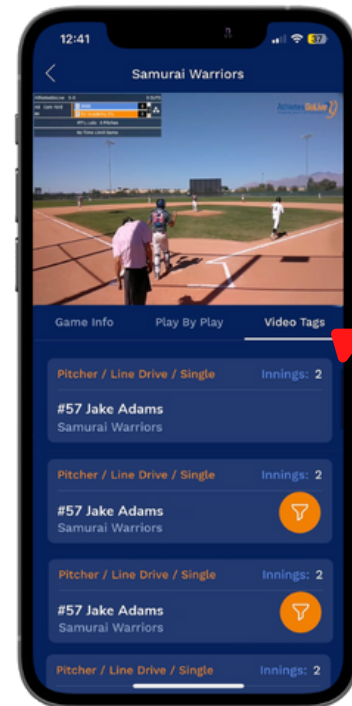

ATHLETESGO LIVE

VIDEO TAGGING - WEB

ONE CHANCE, ONE MOMENT, CAPTURE IT!

VIDEO TAGGING IS AVAILABLE FOR BOTH WEB AND MOBILE DEVICES (IOS AND ANDROID). YOU CAN QUICKLY SEARCH BY PLAYER OR SPECIFIC PLAYS (I.E., HR, DOUBLES, DOUBLE PLAYS, ETC.) FOR EACH GAME SCORED. YOU CAN CREATE CLIPS DIRECTLY FROM THE SELECTED VIDEO TAG. VIDEO CLIPS CAN THEN BE SHARED.

THIS FEATURE IS AVAILABLE ON BOTH WEB AND MOBILE DEVICES.

STEP 1 Click "Watch Game"

STEP 3 Choose Your Filter

STEP 2 Click "Video Tags"

Tips for Utilizing Video Tagging Filters

- To view all video tags for a specific player, simply sort by "Player Name"
- To see specific plays of an athlete:
 - Select "Player Name"
 - Select from "Actions"
 - Choose the type of play you are looking for
 - After selecting the play, click on the row you want to see (of that athlete)
 - The page will automatically scroll to the top of the video and start playing the action you selected
 - You have the option to:
 - Record a clip
 - Scroll to another point of the video you want to see
 - Scroll down to see further clips
- To see all video tags, simply select "Reset Filters"

ATHLETESGO LIVE

VIDEO TAGGING - MOBILE

ONE CHANCE, ONE MOMENT, CAPTURE IT!

STEP 1 Click "Watch Game"

STEP 2 Click "Video Tags"

STEP 3 Choose Your Filter

Tips for Utilizing Video Tagging Filters

- To view all video tags for a specific player, simply sort by "Player Name"
- To see specific plays of an athlete:
 - Select "Player Name"
 - Select from "Actions"
 - Choose the type of play you are looking for
 - After selecting the play, click on the row you want to see (of that athlete)
 - The page will automatically scroll to the top of the video and start playing the action you selected
 - You have the option to:
 - Record a clip
 - Scroll to another point of the video you want to see
 - Scroll down to see further clips
- To see all video tags, simply select "Reset Filters"