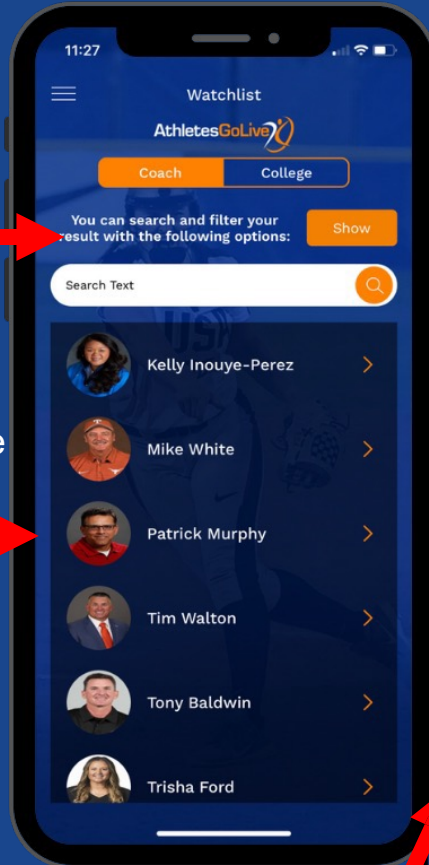

ULTIMATE RECRUITING TOOL

PREMIUM + FEATURE

Access to Every College Coach Contact in the Nation with search and filter capability

Create a College Coach Watch List of the Coaches you want to contact

Create a College Watch List of the schools you are interested in going and receive in app notifications with Camp Notification when schools post camps