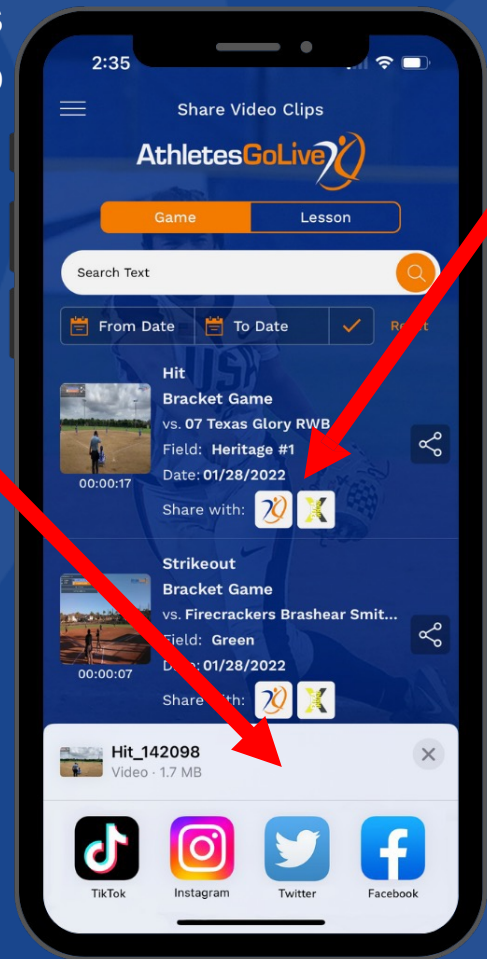

**Mobile View (Left):** Filter overlay with search and dropdown menus for Player Name, Team Name, Inning, and Action.

**Mobile View (Right):** Video Tags list for the game, showing tags like "Pitcher / Line Drive / Single" and "Innings: 2" for player #57 Jessica Mendoza.

**Annotations:**

- Select "Video Tags" tab to see videos
- Fill in search query to find specific plays
- Search by Innings
- Reset Filter Will reset to show all video tags
- Select by Player
- Select by Team
- Select by Action
- The row you select, will automatically load the video of that play, based on the action chosen.
- Video loads on top of the Archived Games page you are watching
- Select by Page #

# SOCIAL SHARING, TEAM & PLAYER RECOGNITION

PREMIUM FEATURE

Ability to pull clips and save in Video Clip Folder

Click share icon to Post clips to social media and tag AthletesGoLive Softball

- Submit best plays directly to AthletesGoLive by clicking our logo next through the app for:
- ▶ Top plays of an event
  - ▶ Top plays of the week/month
  - ▶ Player spotlights
  - ▶ Highlight reels