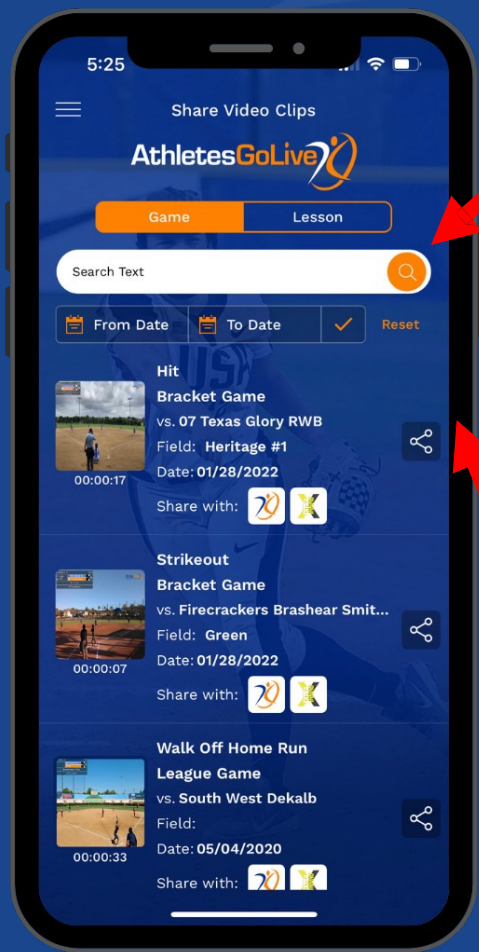

**Mobile View (Left):** Filter overlay with search and dropdown menus for Player Name, Team Name, Inning, and Action.

**Mobile View (Right):** Video Tags list for the game, showing tags like "Pitcher / Line Drive / Single" and "Innings: 2" for player #57 Jessica Mendoza.

**Annotations:**

- Select "Video Tags" tab to see videos
- Fill in search query to find specific plays
- Search by Innings
- Reset Filter Will reset to show all video tags
- Select by Player
- Select by Team
- Select by Action
- The row you select, will automatically load the video of that play, based on the action chosen.
- Video loads on top of the Archived Games page you are watching
- Select by Page #

# SOCIAL SHARING, TEAM & PLAYER RECOGNITION

PREMIUM FEATURE

Ability to pull clips and save in Video Clip Folder

Click share icon to Post clips to social media and tag AthletesGoLive Softball

- Submit best plays directly to AthletesGoLive by clicking our logo next through the app for:
- ▶ Top plays of an event
  - ▶ Top plays of the week/month
  - ▶ Player spotlights
  - ▶ Highlight reels