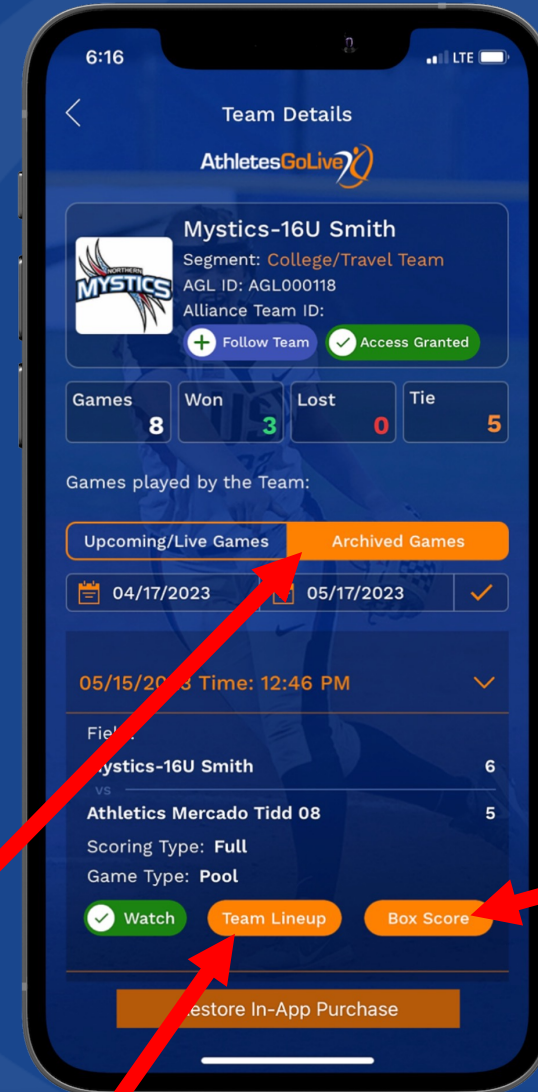

WATCH ARCHIVED GAMES

PREMIUM FEATURE

Watch Archived Games

View Box Score

View Lineups

NOTE: ALL FEATURES AVAILABLE ON WEB AND MOBILE APP