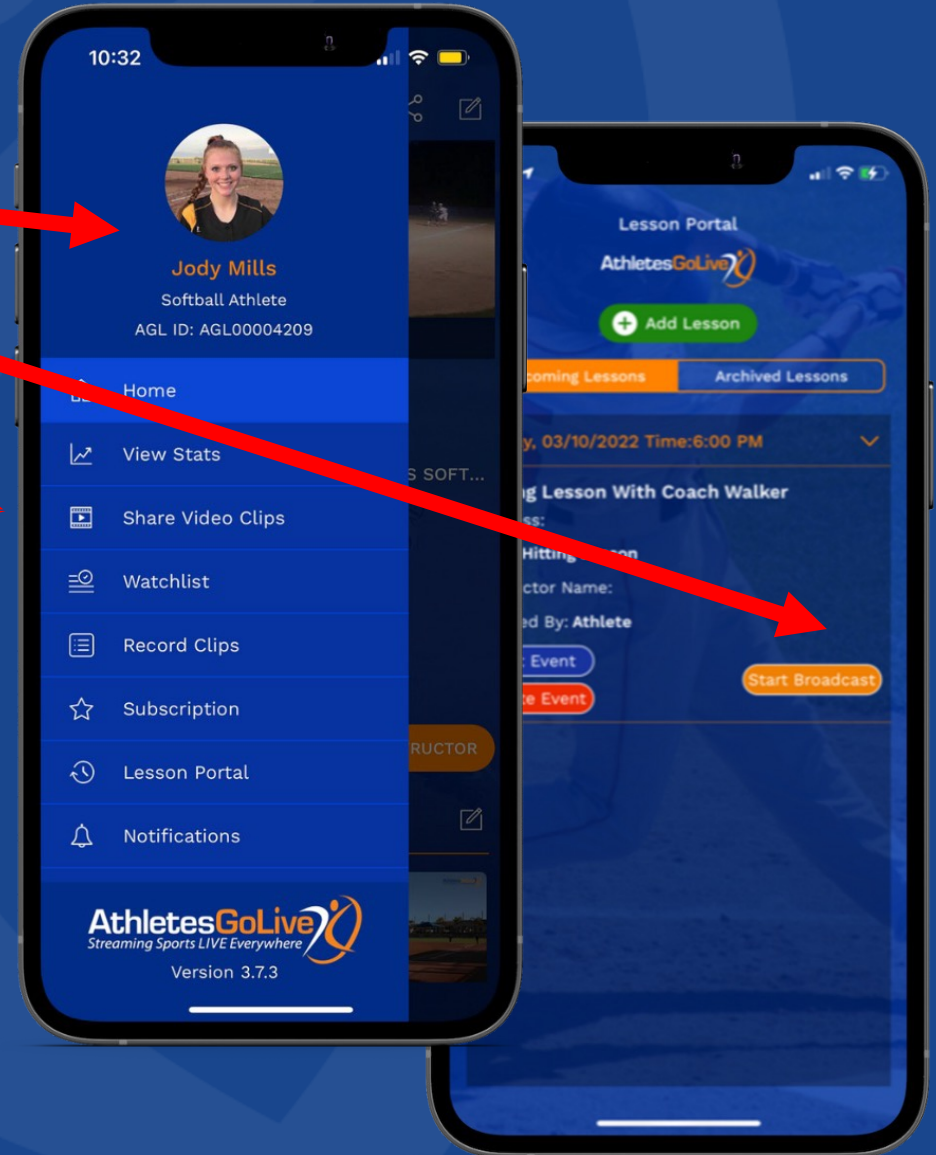

LESSON PORTAL

PREMIUM FEATURE

Each athlete gets a custom lesson portal

Live stream or record their hitting, pitching lessons or workouts with any iOS or Android device

Email clips to college coaches
College coaches can watch live or archived lessons and workouts

Review and watch film