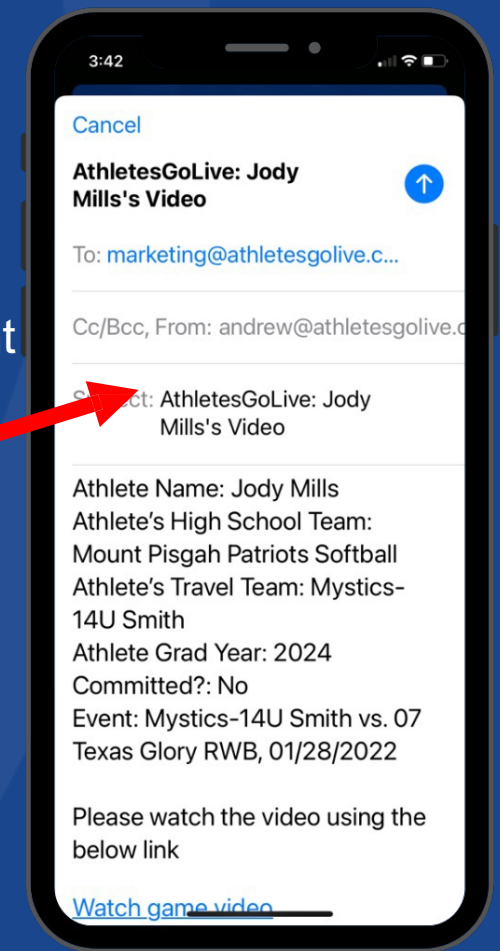

**Annotations:**

- Select "Video Tags" tab to see videos
- Fill in search query to find specific plays
- Search by Innings
- Reset Filter Will reset to show all video tags
- Select by Player
- Select by Team
- Select by Action
- The row you select, will automatically load the video of that play, based on the action chosen.
- Video loads on top of the Archived Games page you are watching
- Select by Page #

# SOCIAL SHARING, TEAM & PLAYER RECOGNITION

PREMIUM FEATURE

Ability to pull clips and save in Video Clip Folder

Click share icon to Post clips to social media and tag AthletesGoLive Softball

- Submit best plays directly to AthletesGoLive by clicking our logo next through the app for:
- ▶ Top plays of an event
  - ▶ Top plays of the week/month
  - ▶ Player spotlights
  - ▶ Highlight reels