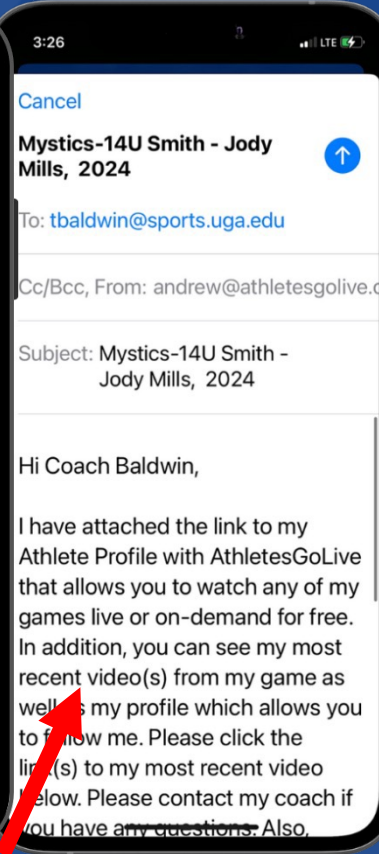

ULTIMATE RECRUITING TOOL

PREMIUM + FEATURE

Access to Every College Coach Contact in the Nation with search and filter capability

Create a College Coach Watch List of the Coaches you want to contact

Create a College Watch List of the schools you are interested in going and receive in app notifications with Camp Notification when schools post camps

Click on Coach for all their contact info

Email College Coaches Directly Through the App. Click Email Coach.

Ability to Send Video Clips, Share your Athlete Profile and Share your Schedule

Athletes receive in app notifications and parents receive email when college coaches:

- watch your games
- view your video clips
- views your profile